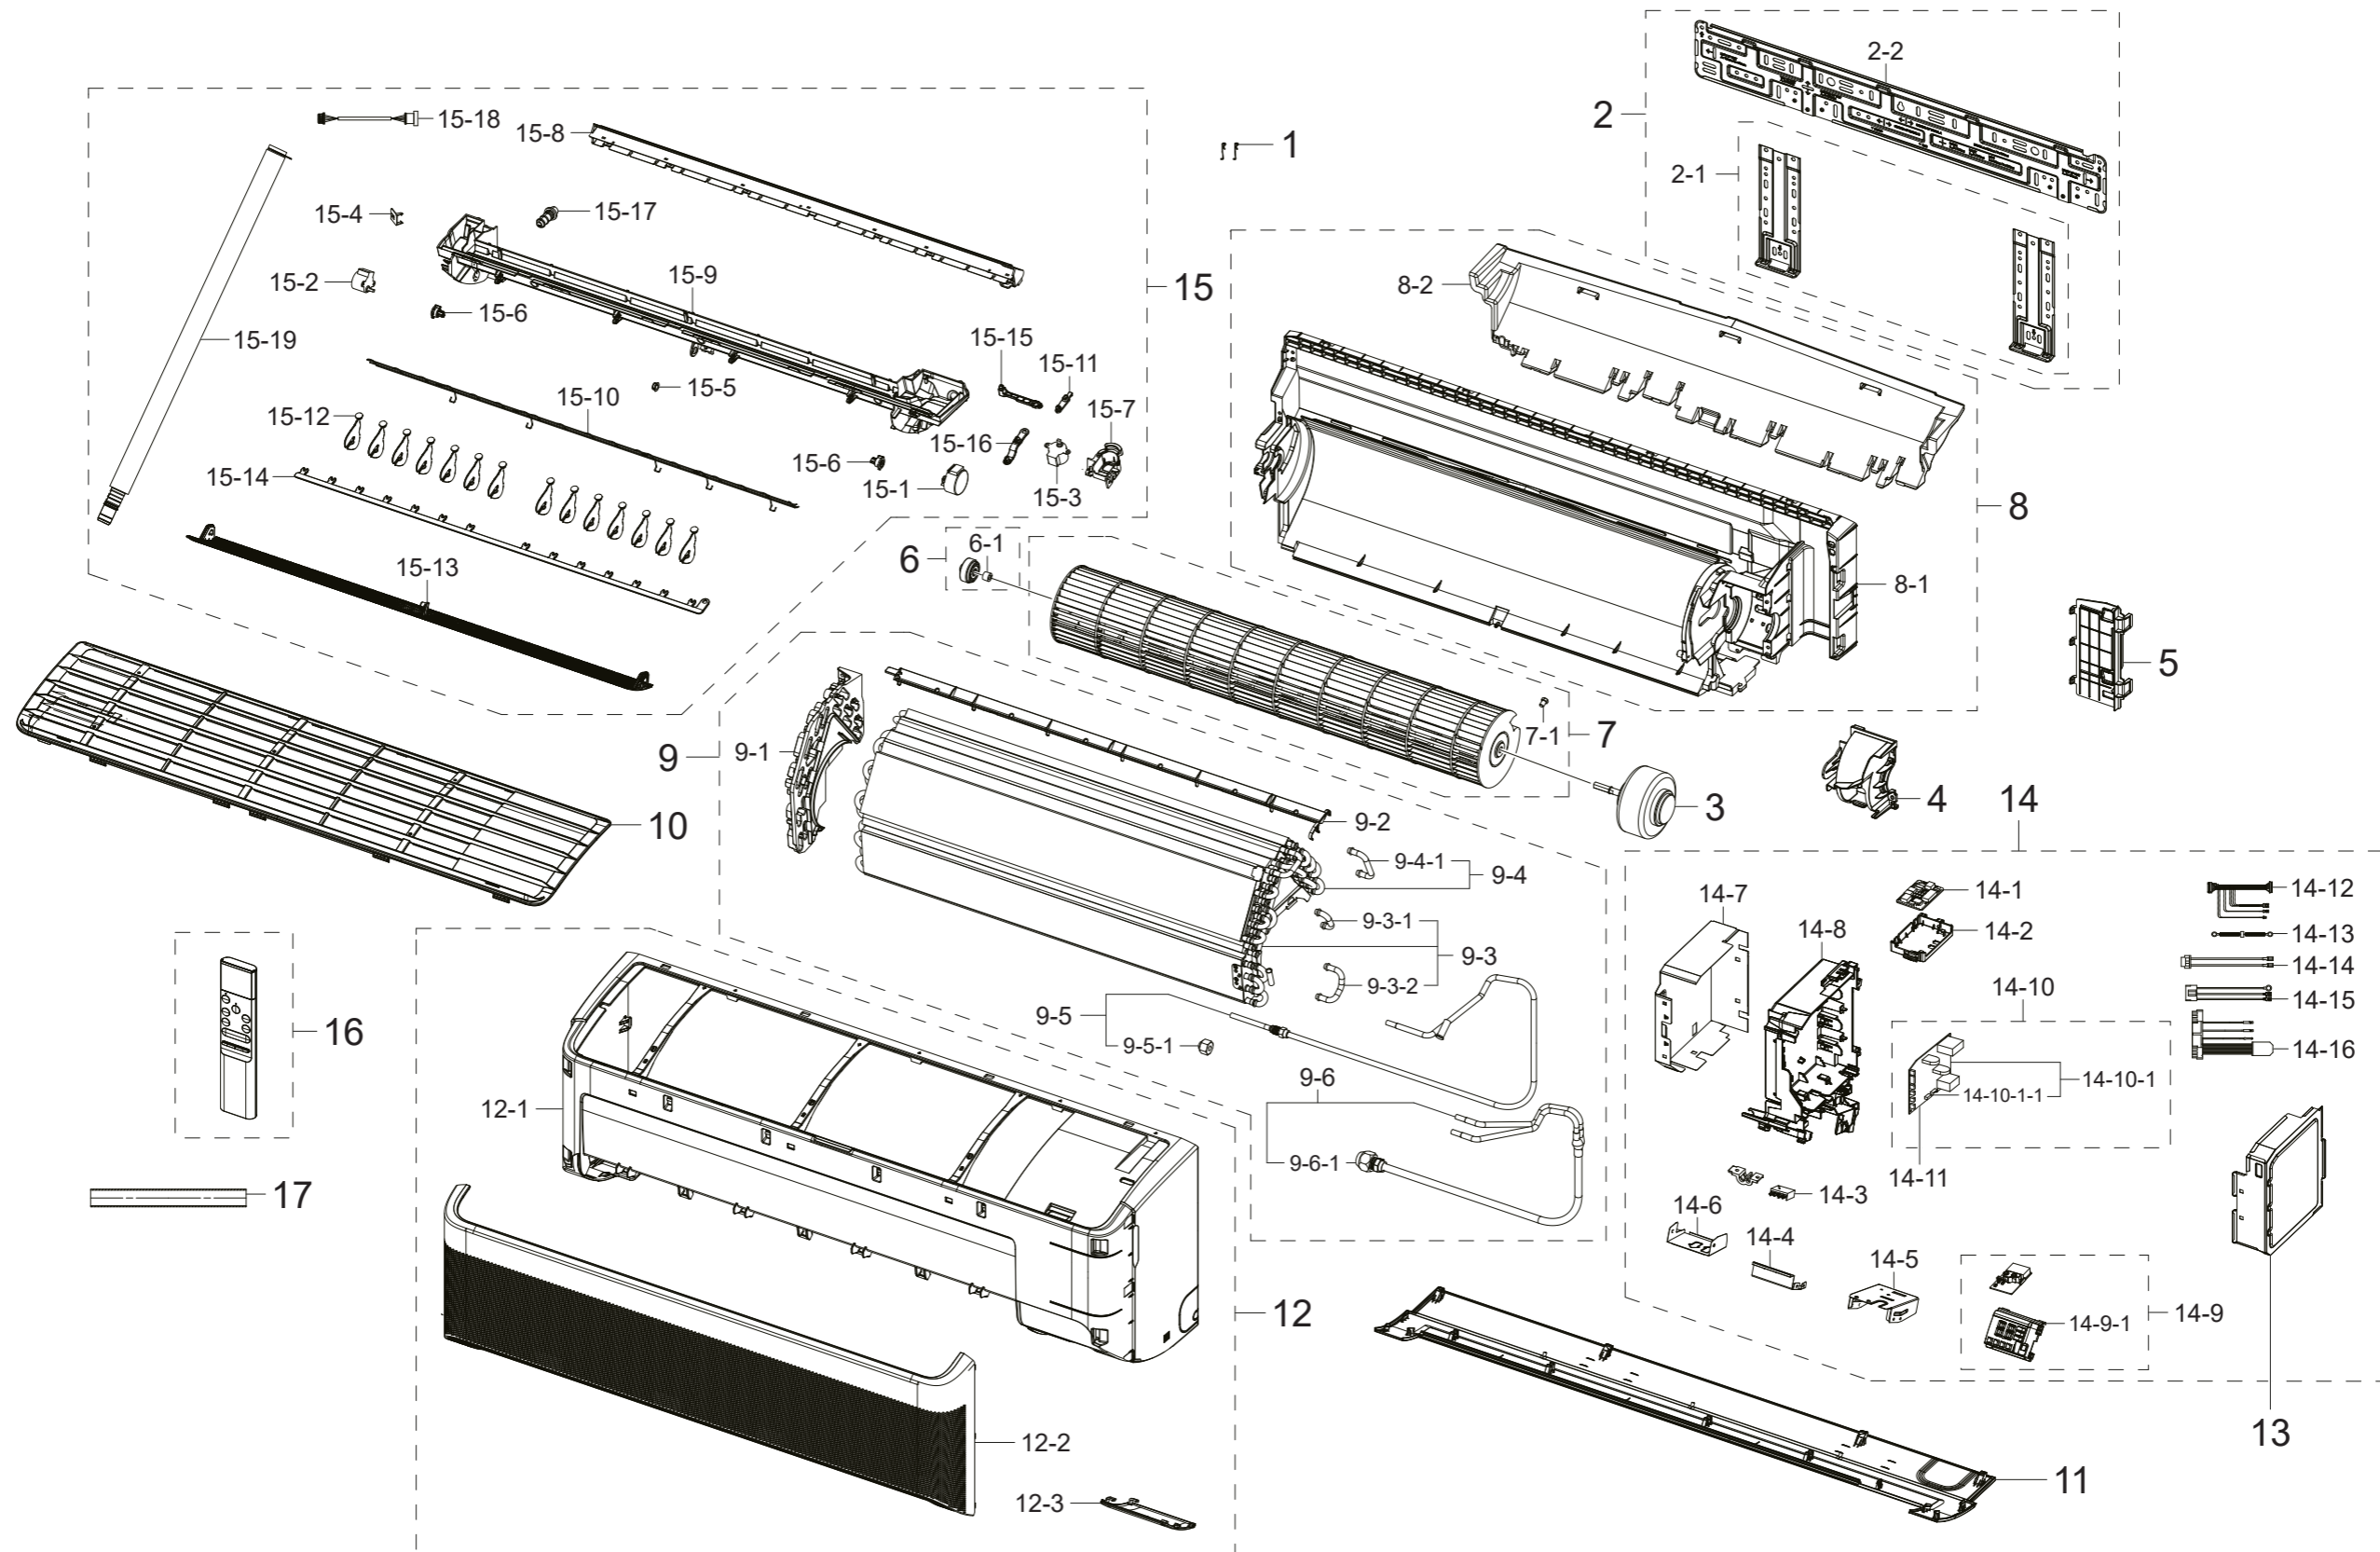

Exploded Views and Parts List

■ AC018DNADCG/AA

Service Bom (SA: SERVICE AVAILABLE, SNA: SERVICE NOT AVAILABLE)

No.	Parts Code	Parts Description	Spec.	Qty	SA/SNA
1	DB67-60030A	SPRING-SENSOR	WW2-PJT,STS301,0.4mm,T0.4,NONE,W2.7	2	SA
2	DB90-11454B	ASSY HANGER	AR9500T,QMD RAC 3	1	SA
3	DB31-00636A	MOTOR BLDC FAN	RD-310-25-8A(AL),1500,310V,1,27W	1	SA
4	DB63-04215B	COVER MOTOR	PP+TD30%,T1.8,HB,BLACK,-,SSPP-T30	1	SA
5	DB61-07413B	HOLDER-PIPE	RAC QMD,PP,T2,D,BLACK,-,-,P-001S	1	SA
6	DB94-00455B	ASSY-RUBBER BEARING	AR18MC5UDMCNNA,ASSY	1	SC
6-1	DB94-40007B	ASSY BEARING	G1-PJT,SSEC	1	SC
7	DB94-03085A	ASSY FAN CROSS	HAWAII PJT,PI106.5xL830.5	1	SA
8	DB94-07970B	ASSY BACK BODY	AR9500T,QMD RAC 3, CV	1	SA
9	DB96-24849L	ASSY EVAP-MODULE	S3-3,L825.5, 4BY4, AUSTRALIA	1	SA
9-5-1	DB60-30010A	FASTENER-NUT FLARE	-,BRASS,-,-,-,-,-,-,-	1	SA
9-6-1	DB60-30010C	FASTENER-NUT FLARE	-,BRASS,-,-,-,-,-,-,-	1	SA
10	DB63-04209B	FILTER AIR-PRE MODULE	AR9500T, QMD RAC3,HIPS,DA WHITE,WHITE, Non-Zeomic	1	SA
11	DB90-13447B	ASSY COVER-PANEL	QF3,DB68-13027A	1	SA
12	DB92-04824X	ASSY PANEL FRONT	GEO,QF3,WHITE DISPLAY, No Printing, No Hole	1	SA
12-1	DB64-03461A	PANEL FRONT	AR9500T, QMD RAC3, WIND-FREE,HIPS,XQ83180,DA WHITE	1	SA
12-2	DB64-03472A	GRILLE INLET	AR9500T, QMD RAC3, WIND-FREE,,HIPS,T3,DA WHITE,XQ83180	1	SA
12-3	DB93-17180S	ASSY DISPLAY	WHITE DISPLAY,No Hole,1Coat, No Printing	1	SA
13	DB61-07430A	PLATE CONTROL-RIGHT	AR9500T,GI-SGCC,T0.3	1	SA
14-1	DB61-07433A	CASE PCB	AR9500T,HIPS,L52.4,BLACK,XQ83180,QMD RAC 1, 2, 3	1	SA
14-2	DB92-02809A	ASSY PCB SUB	COMM,DVM NASA _RAC,58*40,N,-,-,-	1	SA
14-3	DB37-00033A	TERMINAL BLOCK	DAF-4P-M,MELAMINE,300V,25A,58.7X36.4X22mm,D4,NO,4P1	1	SA
14-8	DB61-07432D	CASE CONTROL-IN	AR9500T,ABS,-,L260,BLACK,-,VE-0858,DFa	1	SA
14-9	DB92-05761A	ASSY PCB DISPLAY	DISPLAY_DLX_TP1X,AM7500K, WHT,50x84.5mm,88,AI,TIMER,WI-FI, R32,N,Standard	1	SA
14-9-1	DB61-07899A	CASE-LED	AR9500T,HIPS,T1.8,L89.8,BLACK,-,HIPS 3315,-	1	SA
14-10	DB92-05772B	ASSY PCB MAIN-IN	MAIN,24T_CAC_AC5000B,142x120mm,220V-240V,5V/12V/15V,27W,CAC_R32_QMD RAC_Wi-Fi_PL Free,Y,SMPS,Standard	1	SA
14-11	DB92-04020A	ASSY PCB SUB	SUB,-,20*25,-,-,-,Indoor EEPROM,N,Standard	1	SA
14-12	DB93-14039B	ASSY CONNECTOR WIRE	20,1007,26,RED,YDH200-20P/BLK,SMH200-H14H3/WHT,250 4	1	SA
14-13	DB93-14245D	ASSY CONNECTOR WIRE-EARTH	1,1015,16,YEL/GRN,ST710095-3,ST710095-3,-,380,-,-,-,EV	1	SA
14-14	DB93-17055B	ASSY CONNECTOR WIRE-COMM	2,1007,22,RED,SMH250-03L/RED,179973-1,-,270,PVC TUBE	1	SA
14-15	DB93-17169A	ASSY CONNECTOR WIRE-POWER	3,1015,18,BRN,YH396-05VR/BLU,175022-1,ST710095-3,150	1	SA
14-16	DB32-00272B	SENSOR HUMIDITY	5V,20-90%RH,AC,DLX,5%,200mm,28P	1	SA
15	DB94-07997A	ASSY TRAY DRAIN-MODULE	DA WHITE,QMD RAC 3,WIND FREE	1	SA
15-1	DB31-00371C	MOTOR STEP	-,DC12V,650gf.cm,E CLASS,5.625deg,1/64	1	SA
15-2	DB31-00371A	MOTOR STEP	-,DC12V,650gf.cm,E CLASS,1W,5.625deg,1/64	1	SC
15-3	DB31-00695A	MOTOR STEP 2P	STEP MOTOR,DC 12V,650gf.cm,E CLASS,1W,5.625deg,1/64	1	SA
15-4	DB61-06989A	HOLDER WIRE	F11-RAC,HIPS,W16.5,L17,BLACK,HI650,MOTOR	1	SA
15-5	DB61-07418A	HINGE BLADE-A	AR9500,POM,T0.7,NATURAL,W10.1,F20-03,-	2	SA
15-6	DB61-07419A	HINGE BLADE-B	AR9500,POM,T0.7,NATURAL,W16.1,F20-03,-	2	SA
15-7	DB61-07440A	CASE MOTOR	QMD RAC,HIPS,T2,L53.2,BLACK,XQ83180,CASE STEP MOTO	1	SA
15-10	DB63-04249A	GUARD-SCREEN	AR9500T,MSWR,T1,BLACK,QMD3,L827.4	1	SA
15-11	DB66-01727A	LINK BLADE-C	A3050, F-RAC-04,POM,NATURAL	1	SA
15-12	DB66-02038A	BLADE V	AR9500,PP,T1.6,BLACK,QMD RAC_NO WIND(AUTO)	17	SA
15-13	DB66-02042A	BLADE H	AR9500,ABS,T3.3,DA WHITE,QMD RAC3_No WIND	1	SA
15-14	DB66-02034A	LINK BLADE-A	AR9500,POM,L408.1,T2.5,BLACK,QMD RAC3	1	SA