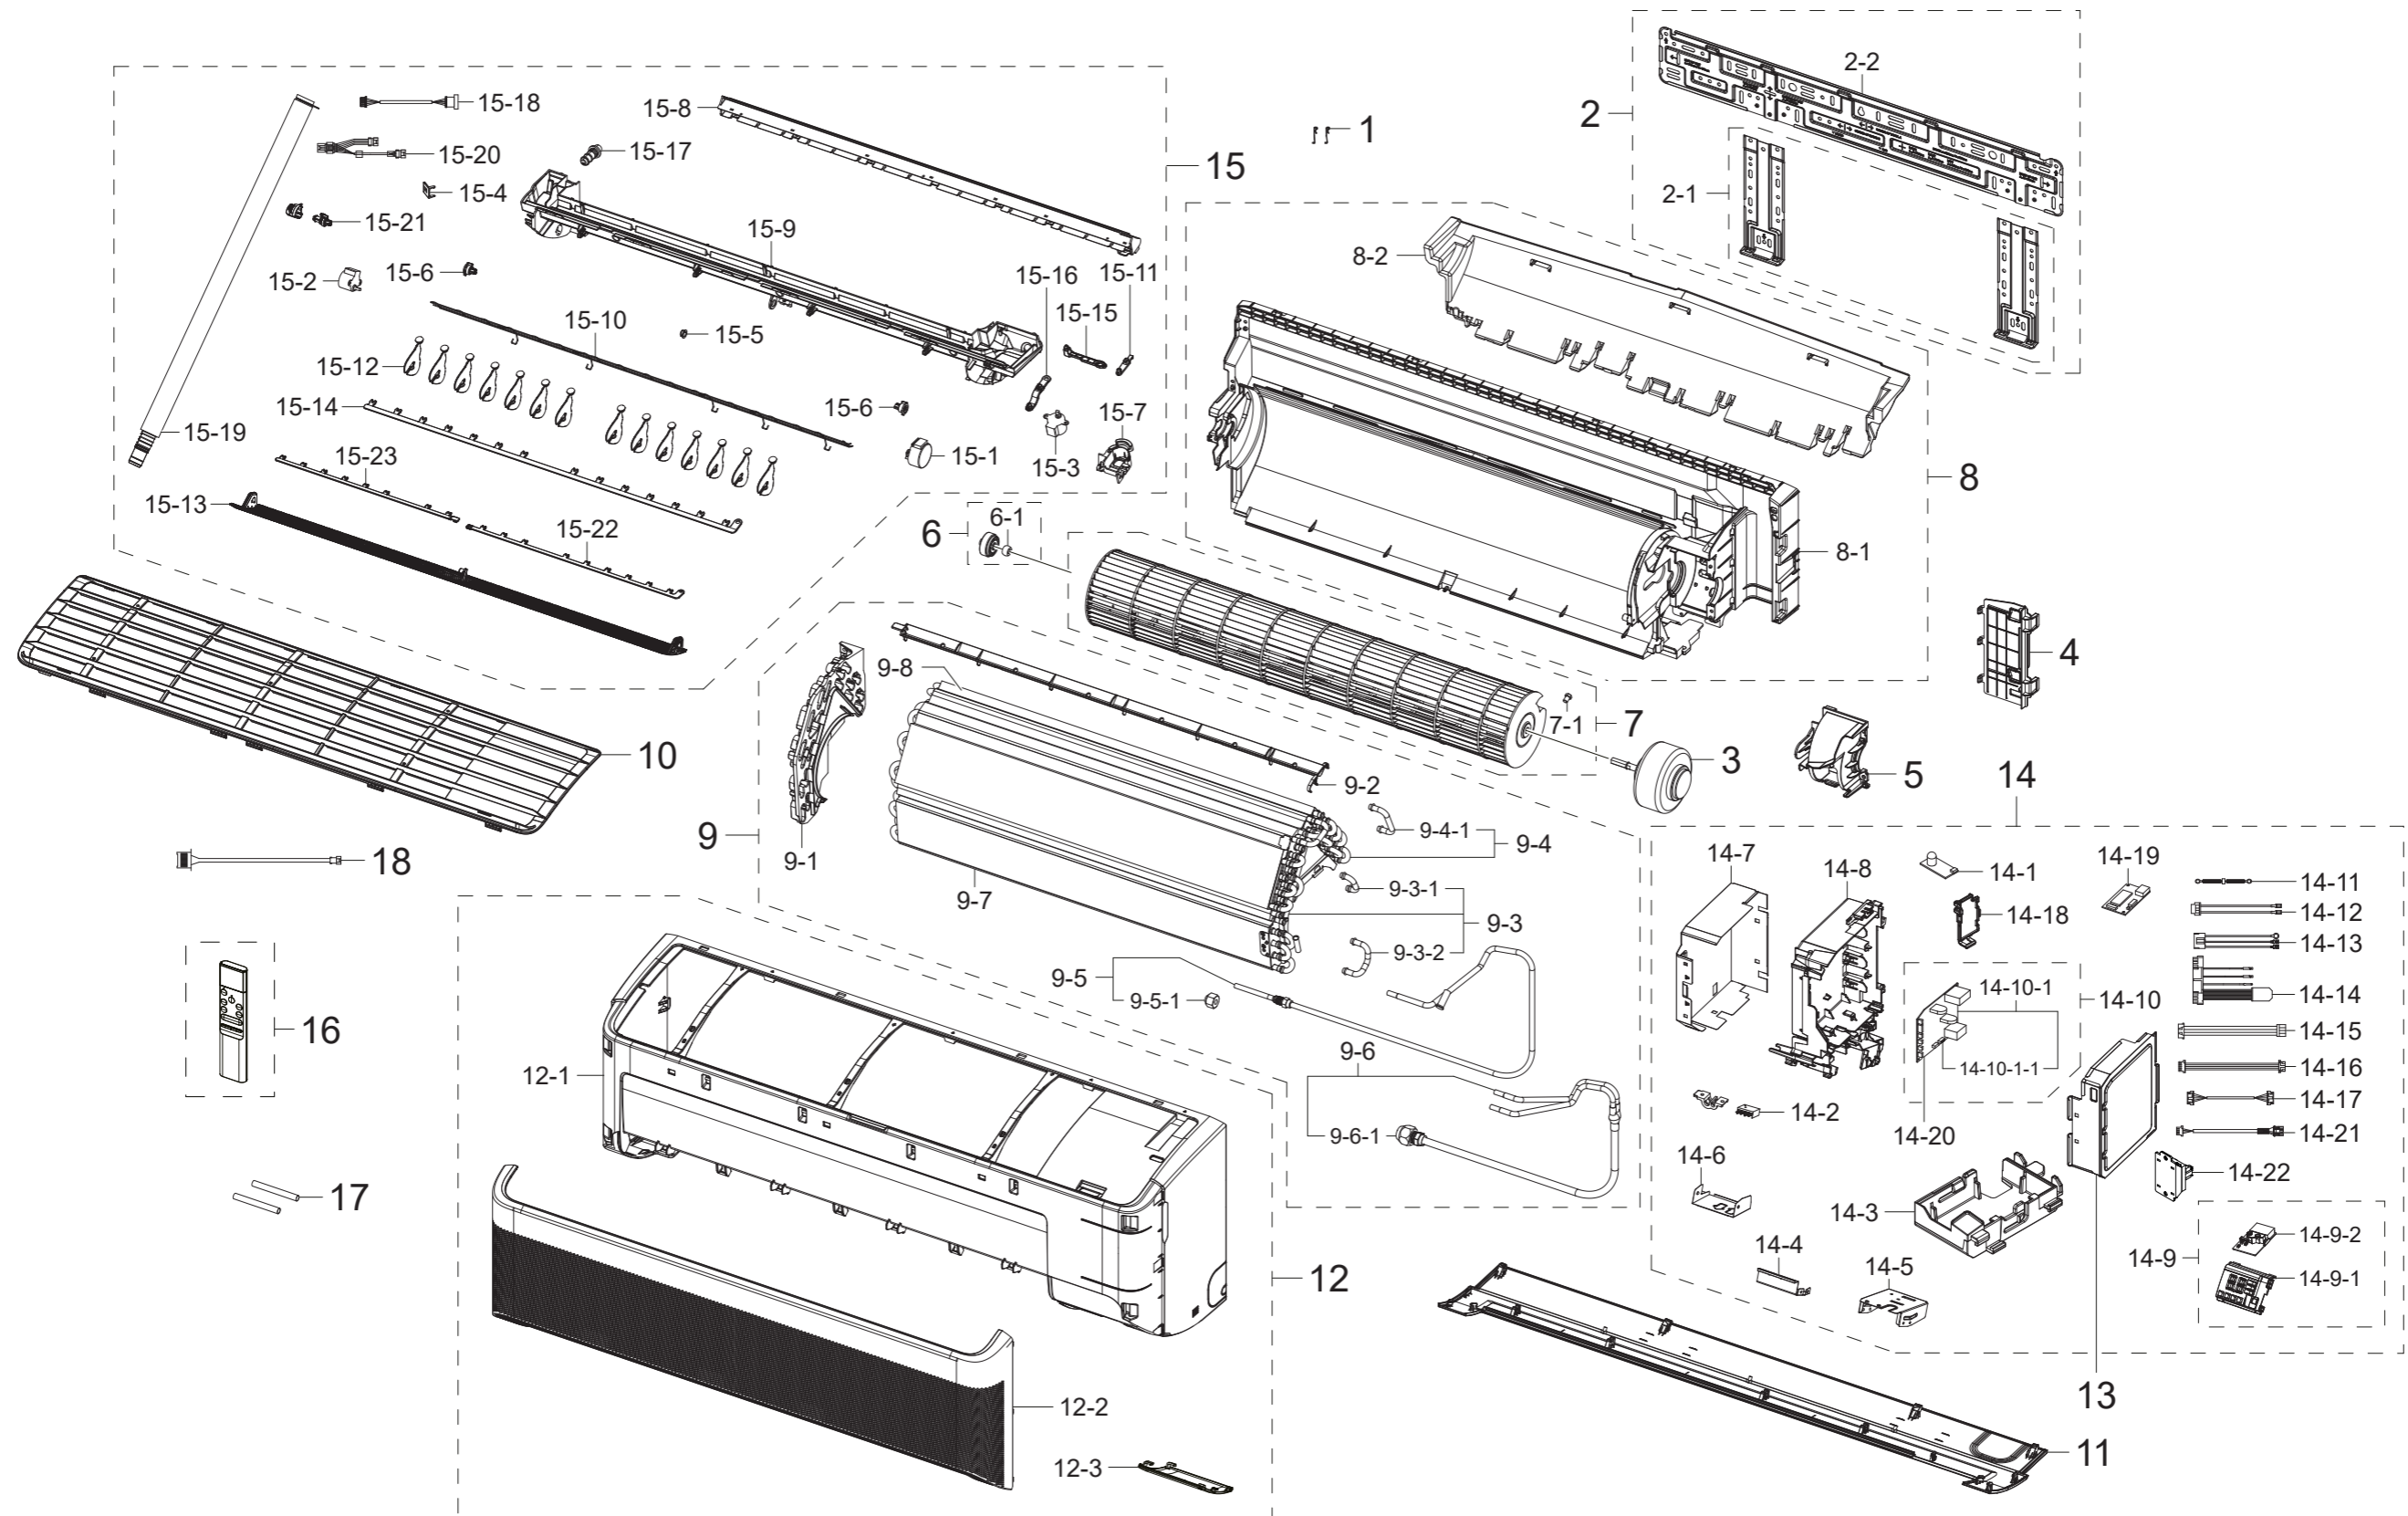

Exploded Views and Parts List

■ AJ018DNADCG/AA

Service Bom (SA: SERVICE AVAILABLE, SNA: SERVICE NOT AVAILABLE)

No.	Parts Code	Parts Description	Spec.	Qty	SA/SNA
15-16	DB66-02049A	LINK BLADE-D	AR9500,POM,L59.1,T2.2,BLACK,-,LW301,QMD RAC	1	SA
15-17	DB73-00180A	RUBBER-CAP DRAIN	SS-PJT,EPDM,T3,-,PM GRAY,-,L 40,-	1	SA
15-18	DB93-17189C	ASSY CONNECTOR WIRE	5,2095,26,RED,SMH200-H05H3/BLK,25045HP-05A/WHT,-,1200,-,-,-,PBA-STEP MOTOR,QMD RAC AR9500T,-	1	SA
15-19	DB94-02195B	ASSY DRAIN-HOSE	ALL,HOSE DRAIN L550mm	1	SA
15-22	DB66-02034A	LINK BLADE-A	AR9500,POM,L408.1,T2.5,BLACK,QMD RAC3	1	SA
16	DB96-25924N	ASSY WIRELESS REMOCON	24. RAC,RS-9,ENGLISH,16.5*27.2,°C/°F,RAC,Heat Pump,SAMSUNG	1	SA
17	DB81-01328A	INSULATION	PO,T0.5,W8,L70,-,BLACK,-,-	2	SA
18	DB93-17171A	ASSY CONNECTOR WIRE-DC SIGNAL	2,2095,26,RED,SMH200-H14PR/WHT,25045HP-02A/W	1	SA