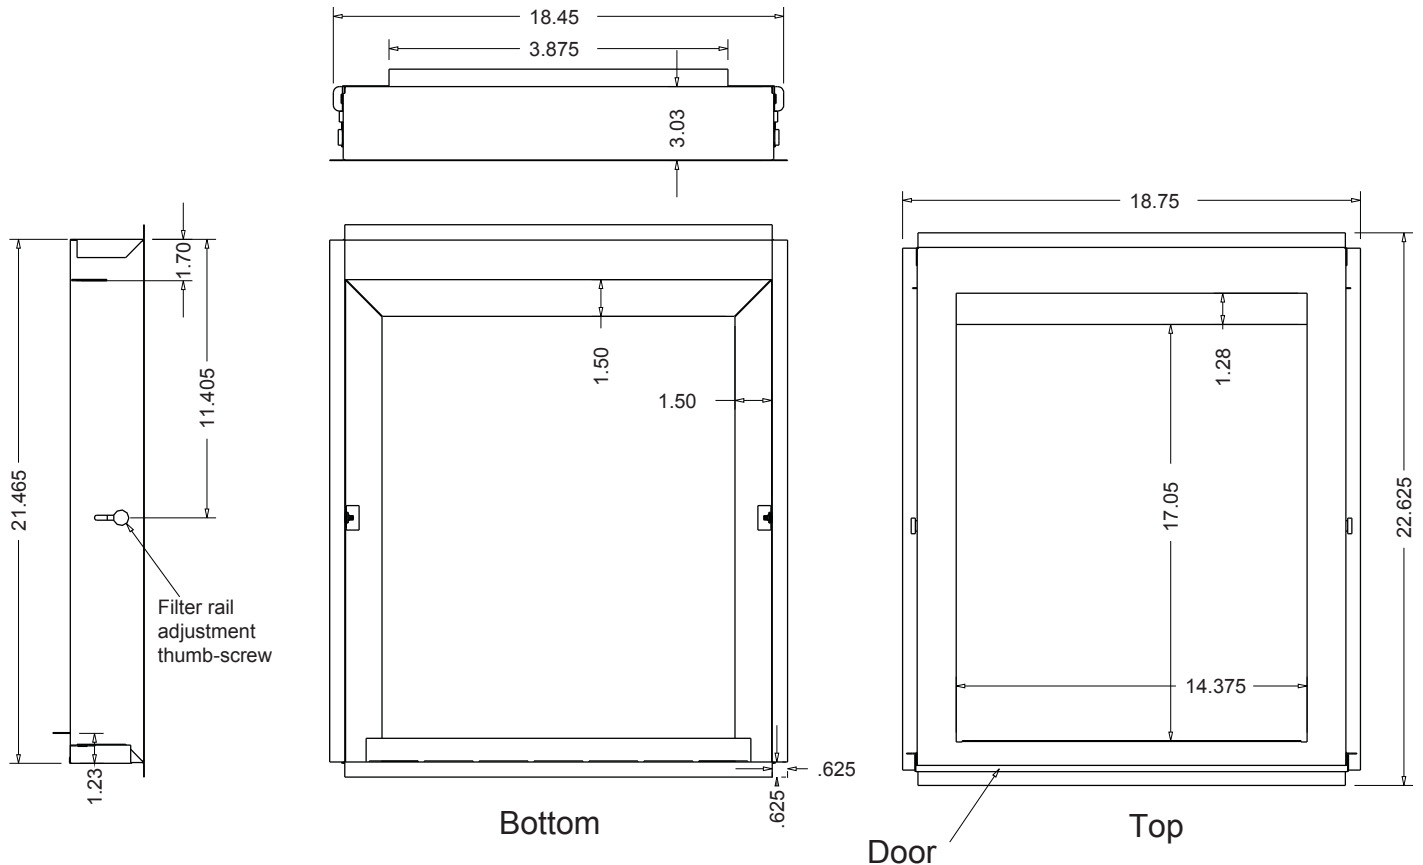

Filter Base For Samsung Multi-position Air Handlers

Job Name _____
 Purchaser _____
 Submitted to _____
 Unit Designation _____

Location _____
 Engineer _____
 Reference _____ Approval _____ Construction _____
 Schedule # _____

Description

- Filter base for Samsung multi-position air handlers (AM0**GNVQCH, AM0**JNZDCH/AA, AC0**KNZDCH/AA)
- For use in vertical installation applications
- Includes 1", disposable, pleated filter
- Adjustable filter rails to accept 1" or 2" filters
- Hinged filter access door
- Galvanized steel construction

Model Number	Indoor Unit Nominal Capacity	Compatible Indoor Units	Filter Sizes (inches)
VFB-1	12,000 btu/h	AM012JNZDCH/AA, AM012GNVQCH	16 X 20 X 1 16 X 20 X 2
	18,000 btu/h	AM018JNZDCH/AA, AM018GNVQCH, AC018KNZDCH/AA	
	24,000 btu/h	AM024JNZDCH/AA, AM024GNVQCH, AC024KNZDCH/AA	
VFB-2	30,000 btu/h	AM030JNZDCH/AA, AM030GNVQCH, AC030KNZDCH/AA	20 X 20 X 1 20 X 20 X 2
	36,000 btu/h	AM036JNZDCH/AA, AM036GNVQCH, AC036KNZDCH/AA	
VFB-3	42,000 btu/h	AC042KNZDCH/AA	20 X 24 X 1 20 X 24 X 2
	48,000 btu/h	AM048JNZDCH/AA, AM048GNVQCH, AC048KNZDCH/AA	
	54,000 btu/h	AM054JNZDCH/AA, AM054GNVQCH, AC054KNZDCH/AA	
	60,000 btu/h	AM060JNZDCH/AA, AM060GNVQCH	
	72,000 btu/h	AM072JNZDCH/AA, AM072GNVQCH	

VFB-1 Dimensions (inches)

Samsung HVAC and Quietside maintains a policy of ongoing development, specifications are subject to change without notice.