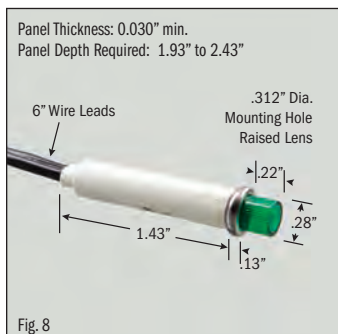

*Blue, Green, Clear, Red and Amber lens colors have a transparent lens. White lens color has a translucent lens.

continued on page 2

All specifications and dimensions are for reference only. If specific information is needed and/or of critical nature, contact Selecta Products headquarters for specific information before ordering.