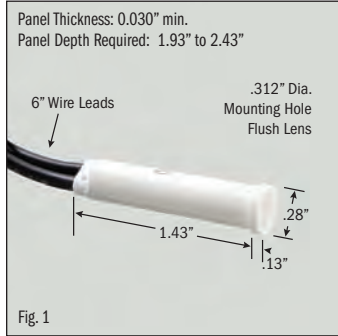

*Blue, Green, Clear, Red and Amber lens colors have a transparent lens. White lens color has a translucent lens.

continued on page 2

All specifications and dimensions are for reference only. If specific information is needed and/or of critical nature, contact Selecta Products headquarters for specific information before ordering.