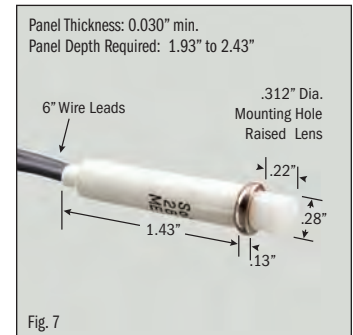

*Blue, Green, Clear, Red and Amber lens colors have a transparent lens. White lens color has a translucent lens.

continued on page 2

All specifications and dimensions are for reference only. If specific information is needed and/or of critical nature, contact Selecta Products headquarters for specific information before ordering.