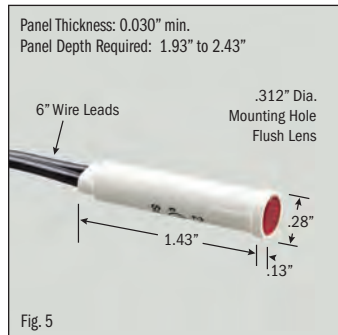

*Blue, Green, Clear, Red and Amber lens colors have a transparent lens. White lens color has a translucent lens.

continued on page 2

All specifications and dimensions are for reference only. If specific information is needed and/or of critical nature, contact Selecta Products headquarters for specific information before ordering.