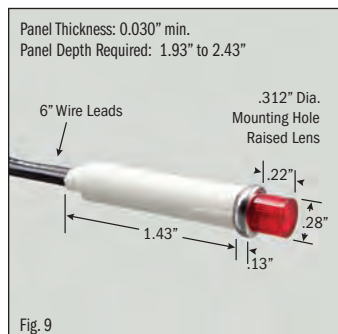

*Blue, Green, Clear, Red and Amber lens colors have a transparent lens. White lens color has a translucent lens.

continued on page 2

All specifications and dimensions are for reference only. If specific information is needed and/or of critical nature, contact Selecta Products headquarters for specific information before ordering.