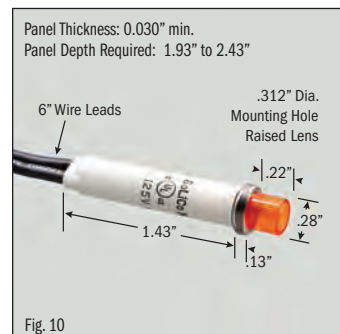

*Blue, Green, Clear, Red and Amber lens colors have a transparent lens. White lens color has a translucent lens.

continued on page 2

All specifications and dimensions are for reference only. If specific information is needed and/or of critical nature, contact Selecta Products headquarters for specific information before ordering.