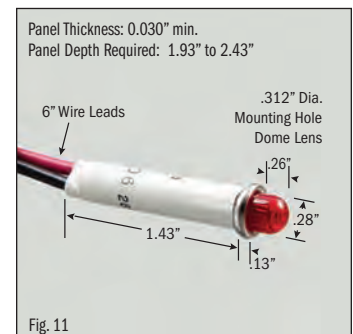

*Blue, Green, Clear, Red and Amber lens colors have a transparent lens. White lens color has a translucent lens.

continued on page 2

All specifications and dimensions are for reference only. If specific information is needed and/or of critical nature, contact Selecta Products headquarters for specific information before ordering.