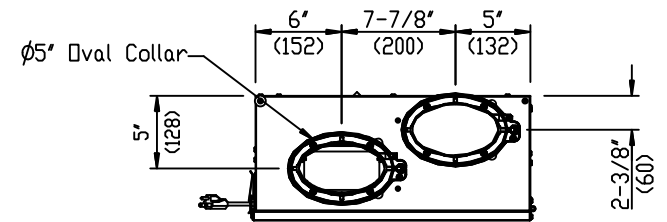

Hanging Hole Pattern  
(Bracket)  
Top View

Hanging Hole Pattern  
(Chain)  
Top View

(Left View)

(Front View)

(Right View)

(Bottom View)

Model: FIT120E      NTS      422560 May2015

fantech