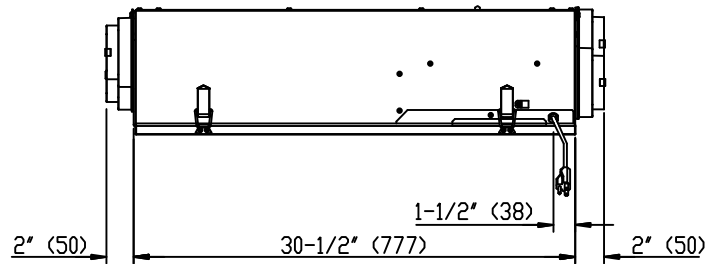

Hanging Hole Pattern  
(Bracket)  
Top View

Hanging Hole Pattern  
(Chain)  
Top View

(Left View)

(Front View)

(Right View)

(Bottom View)

Model: FIT120E      NTS      422560 May2015

fantech