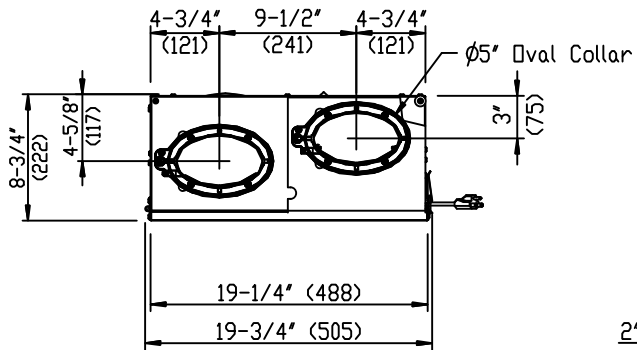

Hanging Hole Pattern  
(Bracket)  
Top View

Hanging Hole Pattern  
(Chain)  
Top View

(Left View)

(Front View)

(Right View)

(Bottom View)

Model: FIT120E      NTS      422560 May2015

fantech