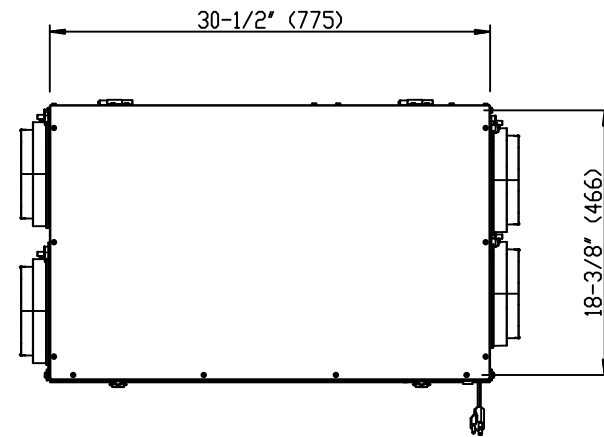

Hanging Hole Pattern  
(Bracket)  
Top View

Hanging Hole Pattern  
(Chain)  
Top View

(Left View)

(Front View)

(Right View)

(Bottom View)

Model: FIT120E      NTS      422560 May2015

fantech