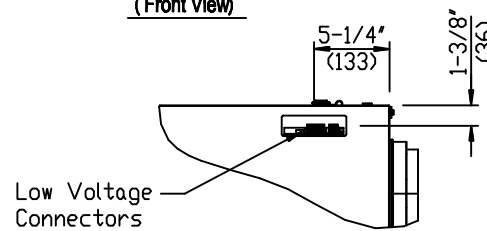

Hanging Hole Pattern  
(Bracket)  
Top View

Hanging Hole Pattern  
(Chain)  
Top View

(Left View)

(Front View)

(Right View)

(Bottom View)

Model: FIT120E      NTS      422560 May2015

fantech