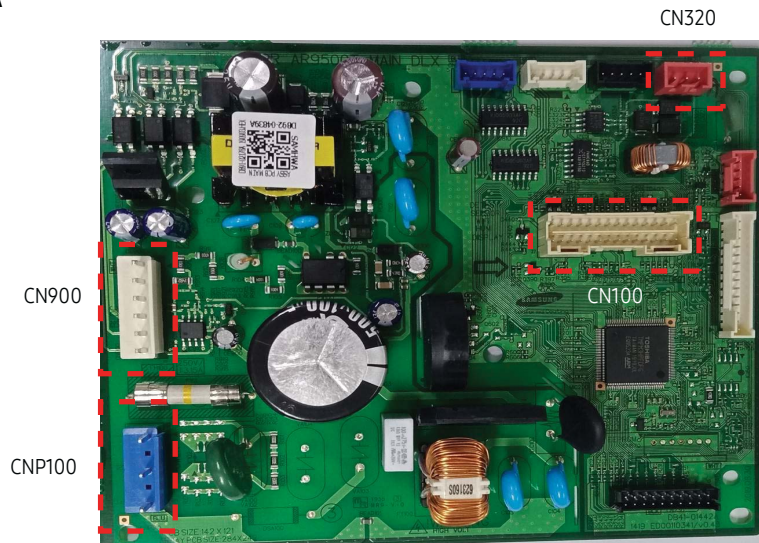

14-10 MAIN PBA

Material Code	No.	Connecting Point 1	
		PCB	Connector No
DB93-17178A	14-14	MAIN	CN900
DB93-17169A	14-13	MAIN	CNP100
DB93-17055B	14-12	MAIN	CN320
DB32-00272A	14-1	MAIN	CN100