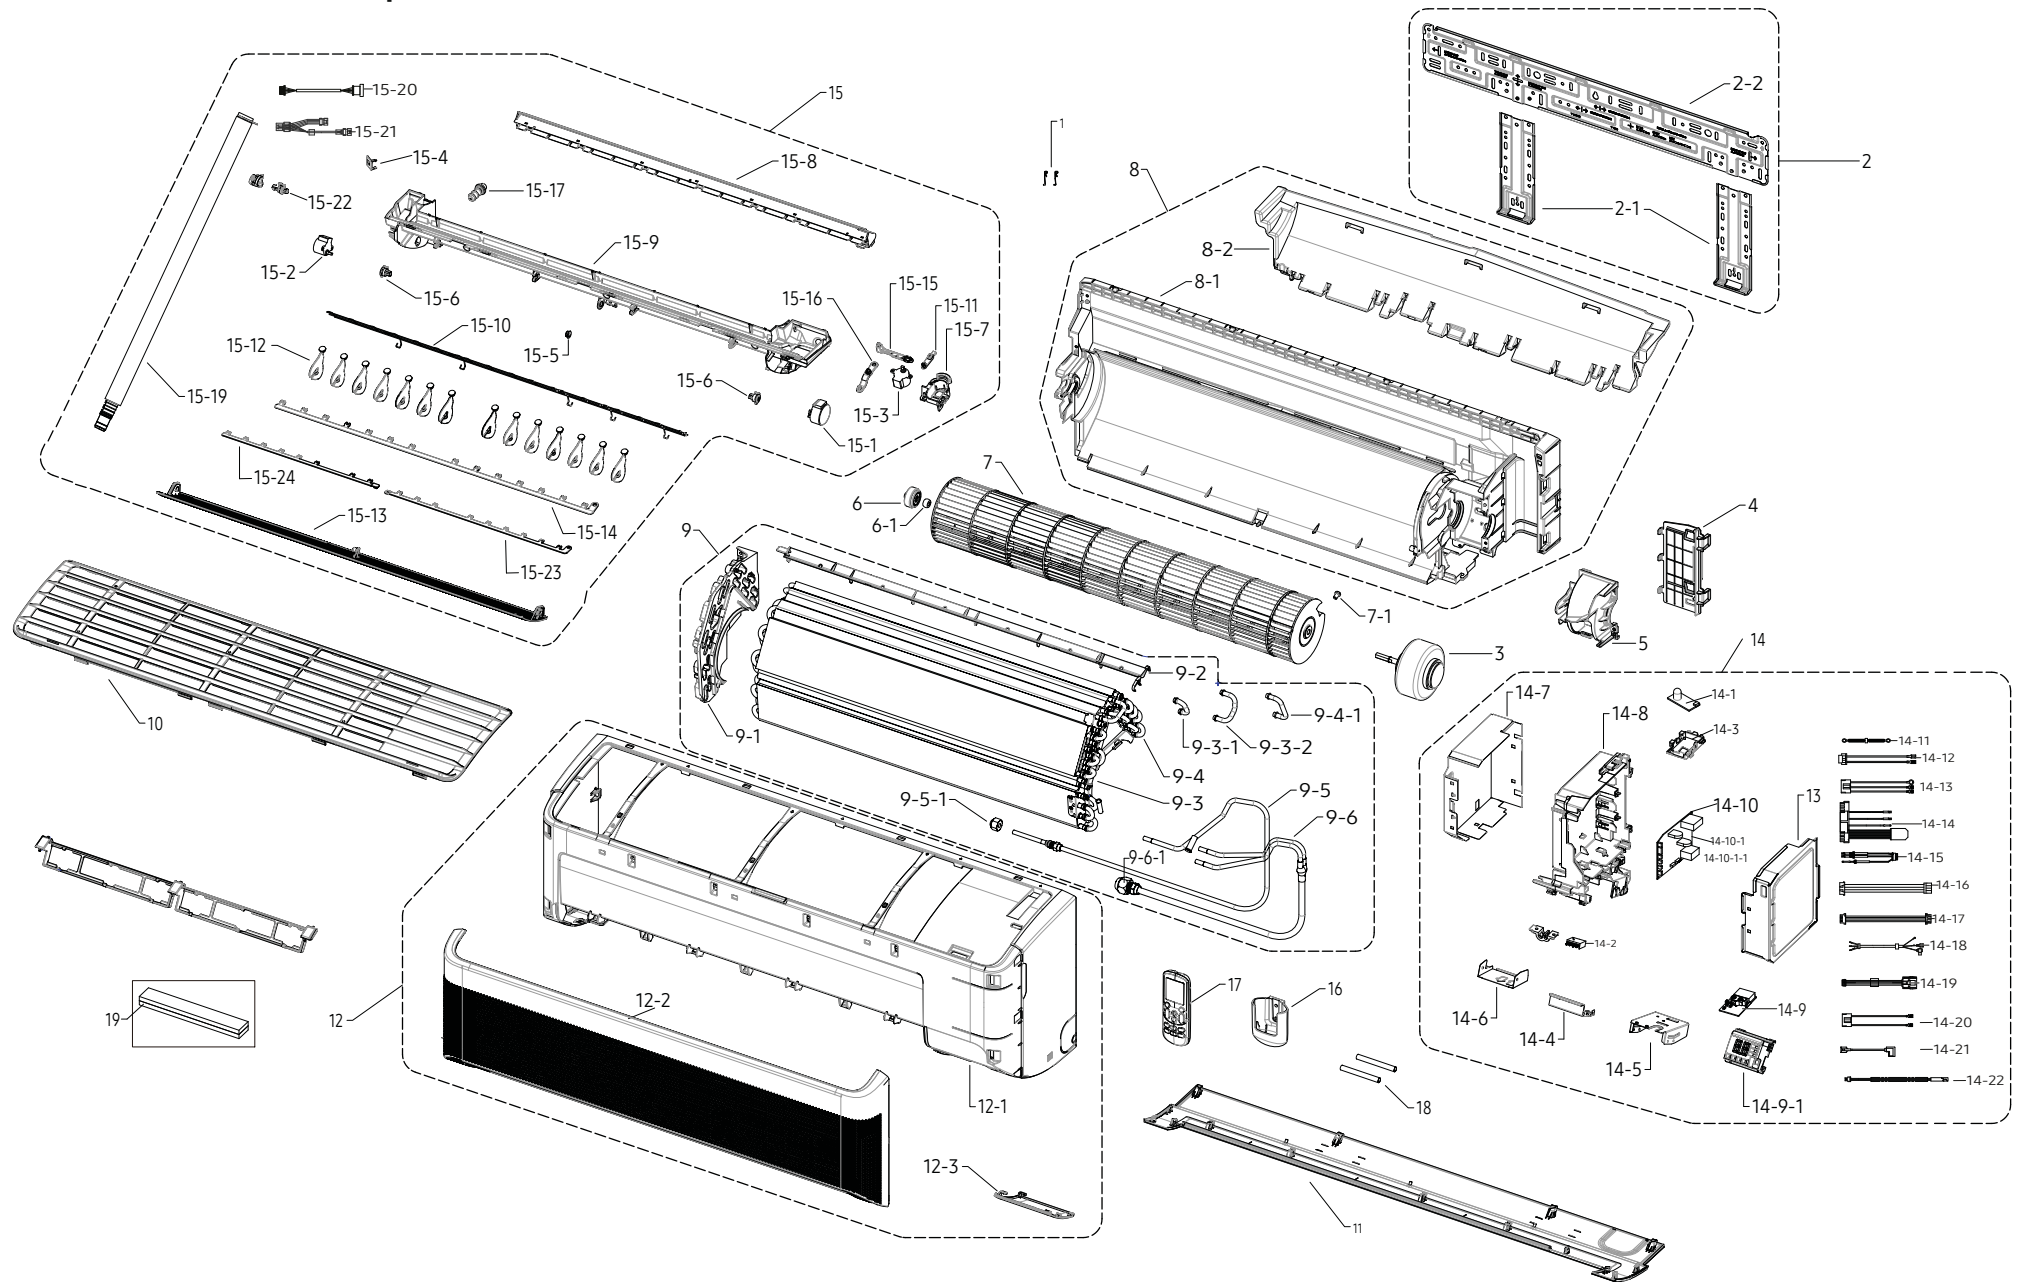

# AR18TSFABWKNCV Indoor Exploded Views and Parts List

## 14-9 DISPLAY PBA

Material Code	Connecting Point 1	
	PCB	Connector No
DB32-00272A	DISPLAY	CN01