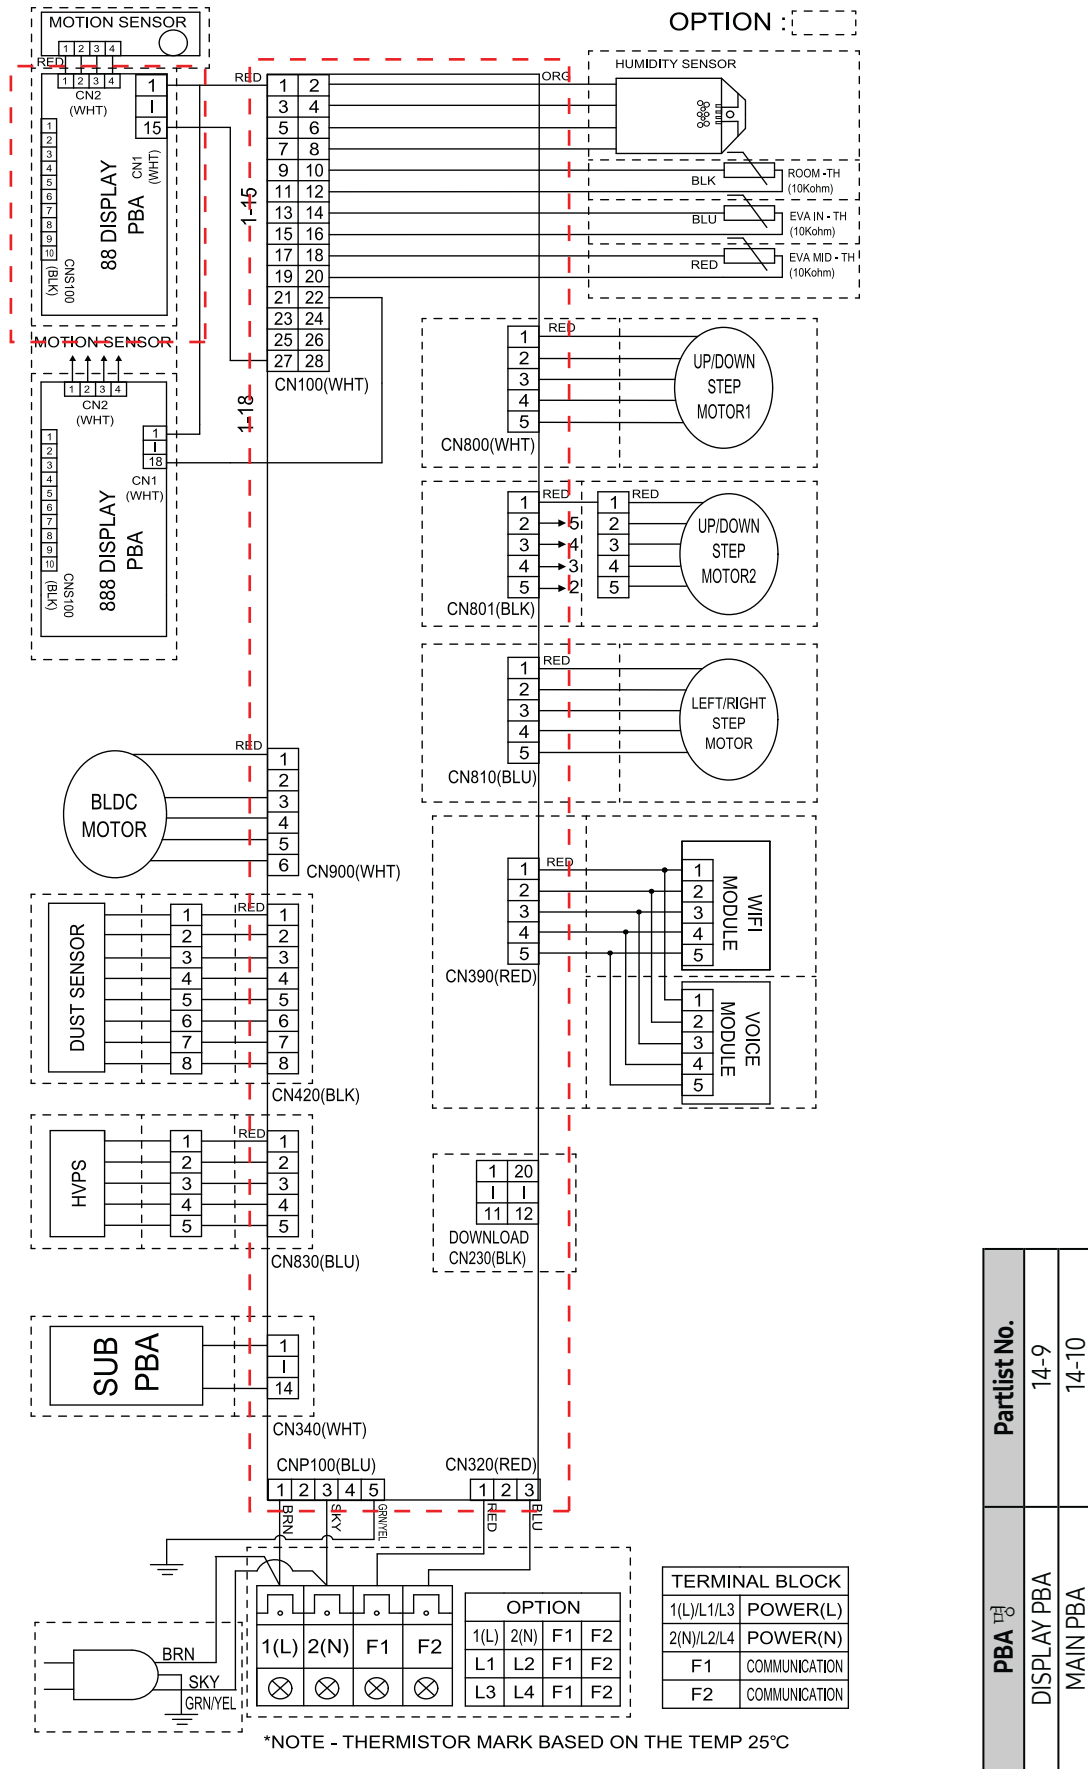

Circuit Diagram

■ Parts List

Exploded Views and Parts List